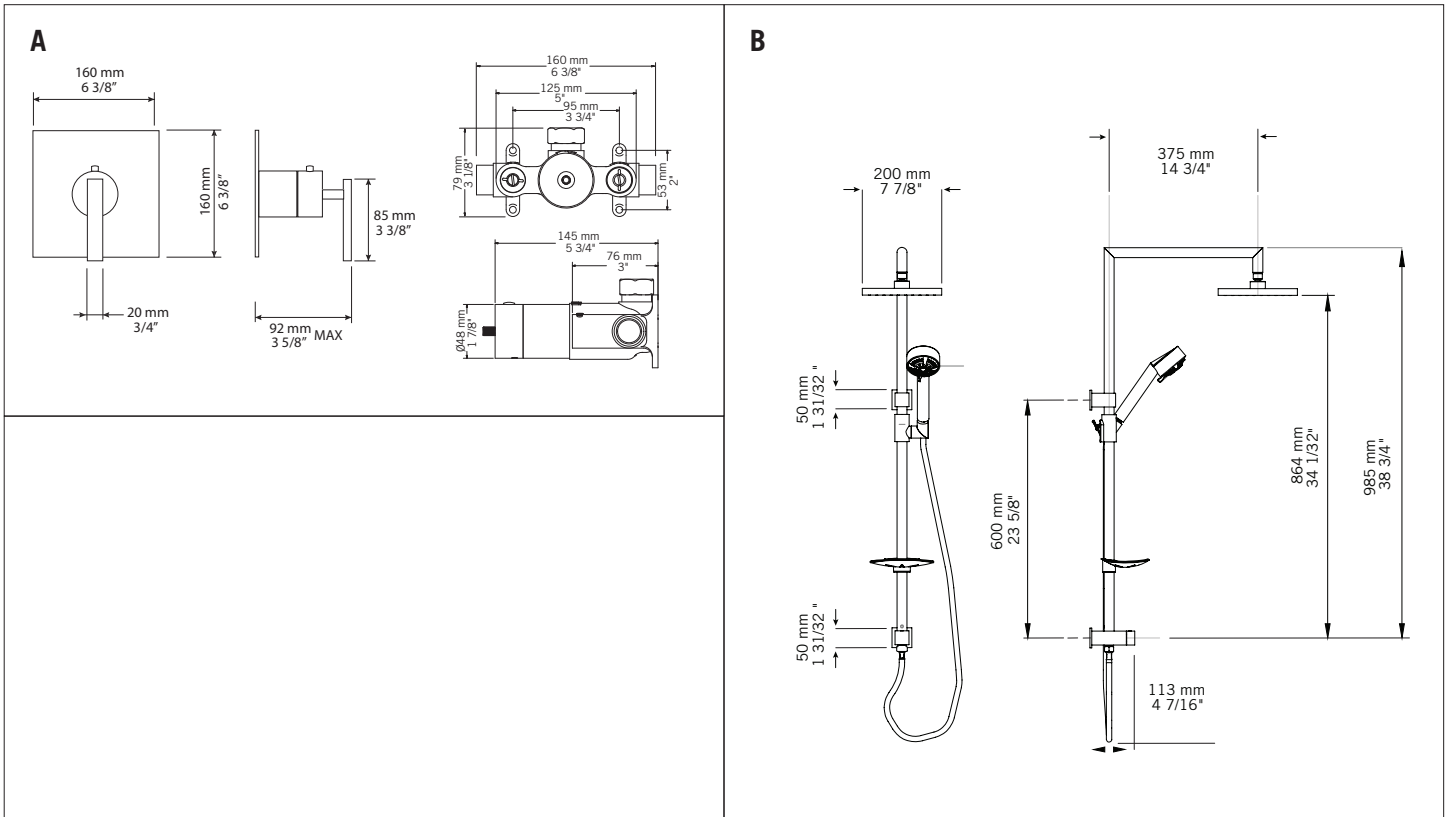

Ensembles de douche / Shower kits - R**914

A XR674RU + XTC674*

B RLU4203

GARANTIE

La garantie sur les produits Rubi s'applique à tout défaut de fabrication ou au matériel. La garantie est valide pour le premier propriétaire du produit et celle-ci n'est pas transférable. Certaines modalités et conditions s'appliquent, référez-vous à la section Garantie de la liste de prix en vigueur.

WARRANTY

The warranty on Rubi products applies to any manufacturing defect or material. The warranty is valid for the first owner of the product and is not transferable. Terms and conditions apply, refer to the Warranty section of the current price list.