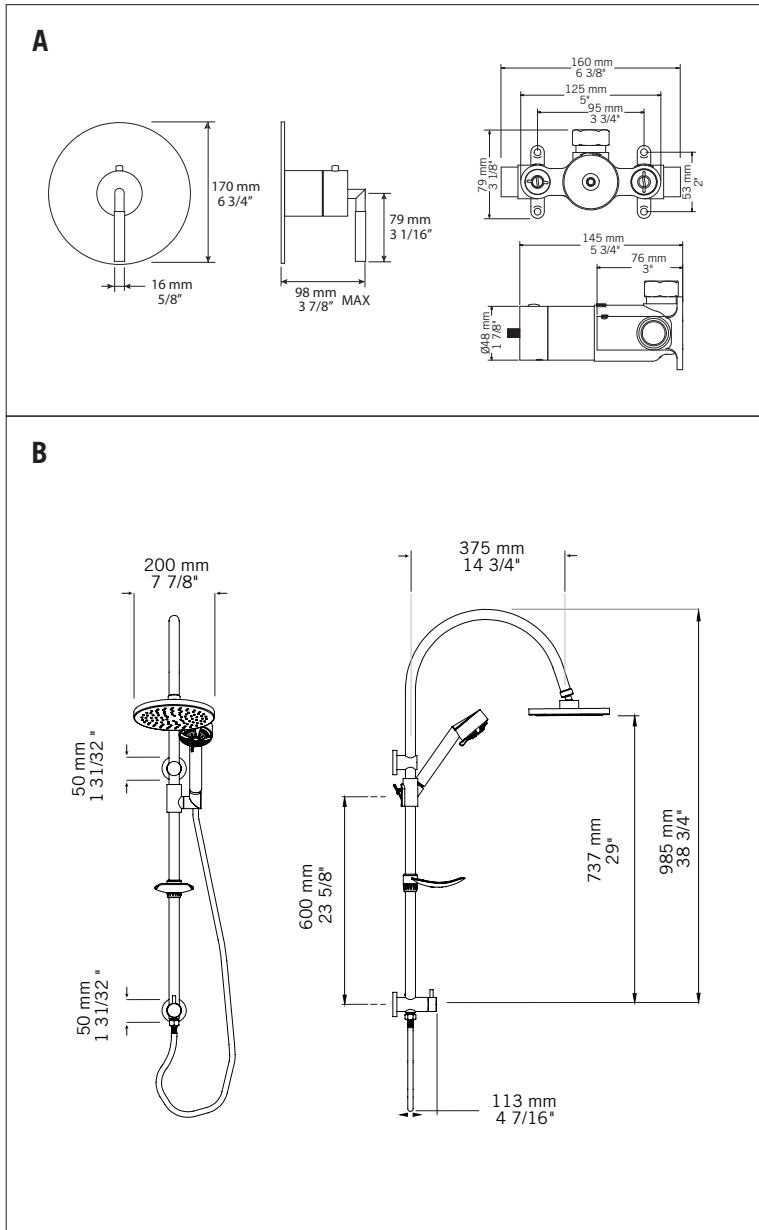

Ensembles de douche / Shower kits - R**914

A XR674RU + XTC674*

B RLU4103

GARANTIE

La garantie sur les produits Rubi s'applique à tout défaut de fabrication ou au matériel. La garantie est valide pour le premier propriétaire du produit et celle-ci n'est pas transférable. Certaines modalités et conditions s'appliquent, référez-vous à la section Garantie de la liste de prix en vigueur.

WARRANTY

The warranty on Rubi products applies to any manufacturing defect or material. The warranty is valid for the first owner of the product and is not transferable. Terms and conditions apply, refer to the Warranty section of the current price list.