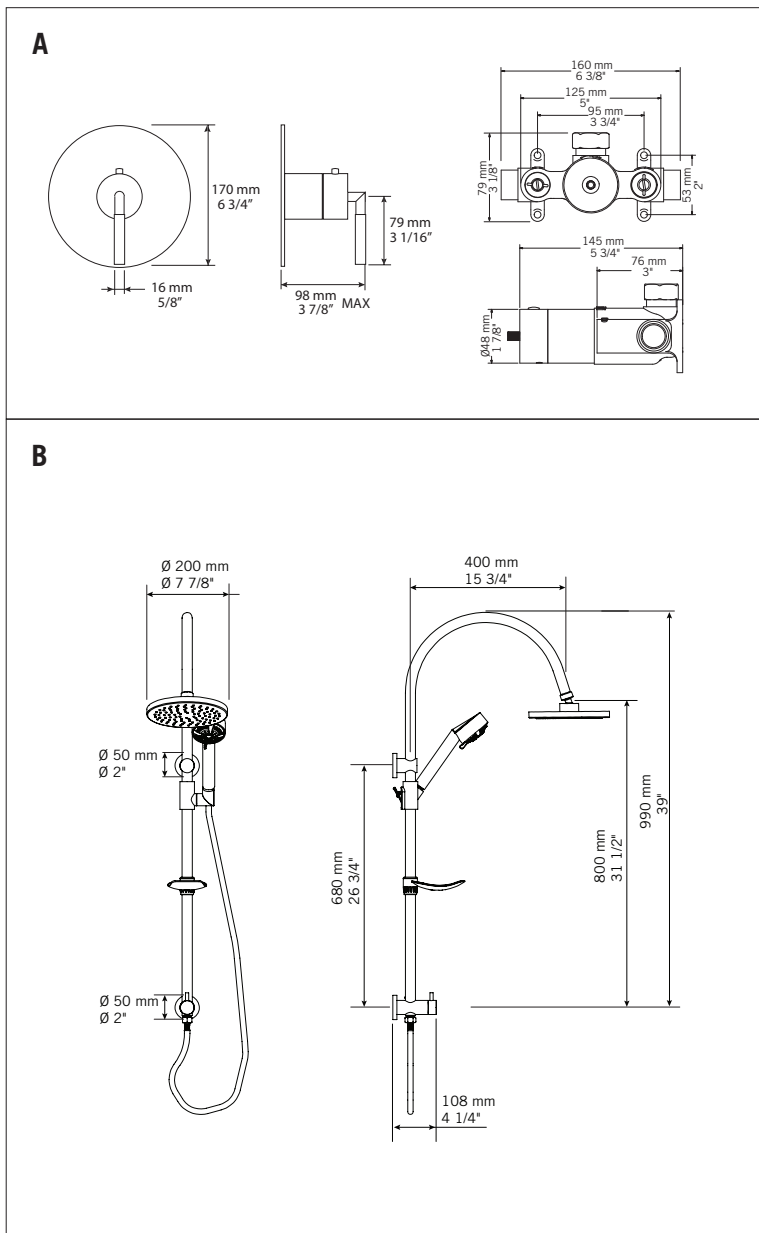

Ensembles de douche / Shower kits - R**915

A XR674RU + XTC674*

B RLU4103

GARANTIE

La garantie sur les produits Rubi s'applique à tout défaut de fabrication ou au matériel. La garantie est valide pour le premier propriétaire du produit et celle-ci n'est pas transférable. Certaines modalités et conditions s'appliquent, référez-vous à la section Garantie de la liste de prix en vigueur.

WARRANTY

The warranty on Rubi products applies to any manufacturing defect or material. The warranty is valid for the first owner of the product and is not transferable. Terms and conditions apply, refer to the Warranty section of the current price list.