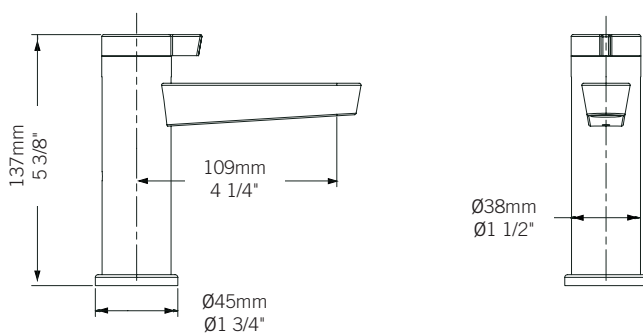

ABYSS - RAB11 / RAB11X

Disponible sans drain / Available without drain:
RAB11WD, RAB11XWD

Description:

- Robinets de lavabo monocommandes / Single-hole washbasin faucet
- Système d'ouverture mouvement 9/6 / Tap opening 9/6 motion system
- Construction en laiton massif / Solid brass construction
- Cartouche de céramique / Ceramic cartridge

Débit / Flow rate:

- 5.7 L/min (4 BAR) - 1.5 gpm (60 PSI) (#XAE443256010)***

Optionnel / Optional

- 8 L/min (4 BAR) - 2.2 gpm (60 PSI) (PRAEHY03)
- 3.8 L/min (4 BAR) - 1.0 gpm (60 PSI) (#XAE443258010)***

Finis disponibles / Available finish:

- CC = Chrome
- BK = Noir mat / Matt black

Connection:

- 3/8" compression

Drain / Waste:

- Drain automatique large avec trop-plein / Large pop-up waste with overflow
- Connection 1 1/4" / 31,75 mm

Certification:

- ASME A112.18.1-2012/CSA B125.1-12
- WaterSense High Efficiency Lavatory Faucet Specification

*** Modèles certifiés WaterSense® / WaterSense® certified products

RAB11:

RAB11X:

Spécifications sujettes à changements sans préavis / Specifications subject to change without prior notice