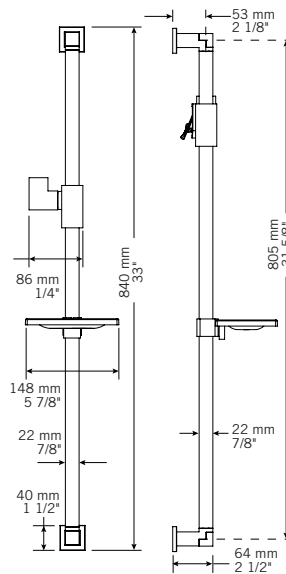

Description:

- Barre coulissante / Shower column
- Porte-savon inclus / Soap bar holder included
- Curseur de douchette réversible / Reversible slider

Finis disponibles / Available finish:

- CC = Chrome

Spécifications sujettes à changements sans préavis / Specifications subject to change without prior notice

GARANTIE

La garantie sur les produits Rubi s'applique à tout défaut de fabrication ou au matériel. La garantie est valide pour le premier propriétaire du produit et celle-ci n'est pas transférable. Certaines modalités et conditions s'appliquent, référez-vous à la section Garantie de la liste de prix en vigueur.

WARRANTY

The warranty on Rubi products applies to any manufacturing defect or material. The warranty is valid for the first owner of the product and is not transferable. Terms and conditions apply, refer to the Warranty section of the current price list.