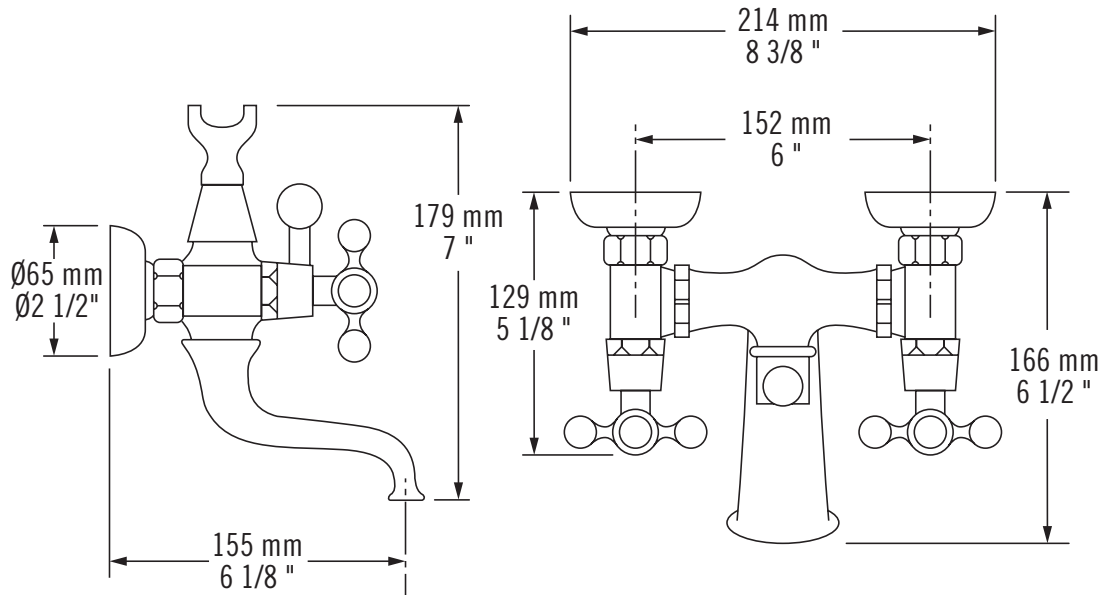

Description:

- Robinet de lavabo monotrou / Single-hole basin faucet
- Construction en laiton massif / Solid brass construction
- Cartouche de céramique / Ceramic cartridge

Débit / Flow rate:

- 8 L/min (4 BAR) - 2.2 gpm (60 PSI)

Finis disponibles / Available finish:

- CC = Chrome

Cartouche / Cartridge:

- Chaud / Hot: PRCAHY04C
- Froid / Cold: PRCAHY04F

Connection:

- 3/8" compression

Spécifications sujettes à changements sans préavis / Specifications subject to change without prior notice