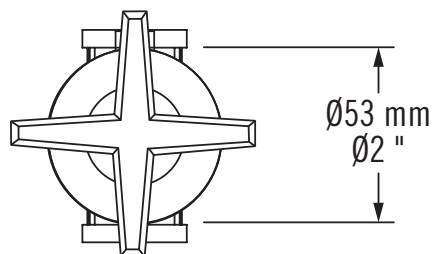

Description:

- Valve d'arrêt 1/2" moderne / Style modern 1/2" Stop valve

Finis disponibles / Available finish :

- CC = Chrome
- BK = Noir mat / Matte black
- OR = Or brossé / Brushed gold
- IX = Inox / Stainless steel