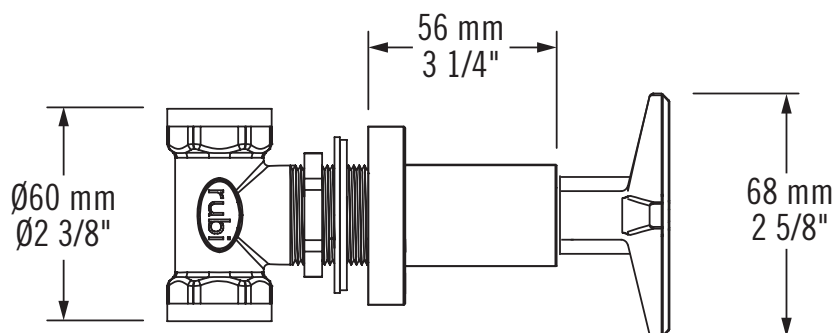

Description:

- Valve d'arrêt 1/2" moderne / Style modern 1/2" Stop valve

Finis disponibles / Available finish :

- CC = Chrome
- BK = Noir mat / Matte black
- OR = Or brossé / Brushed gold
- IX = Inox / Stainless steel