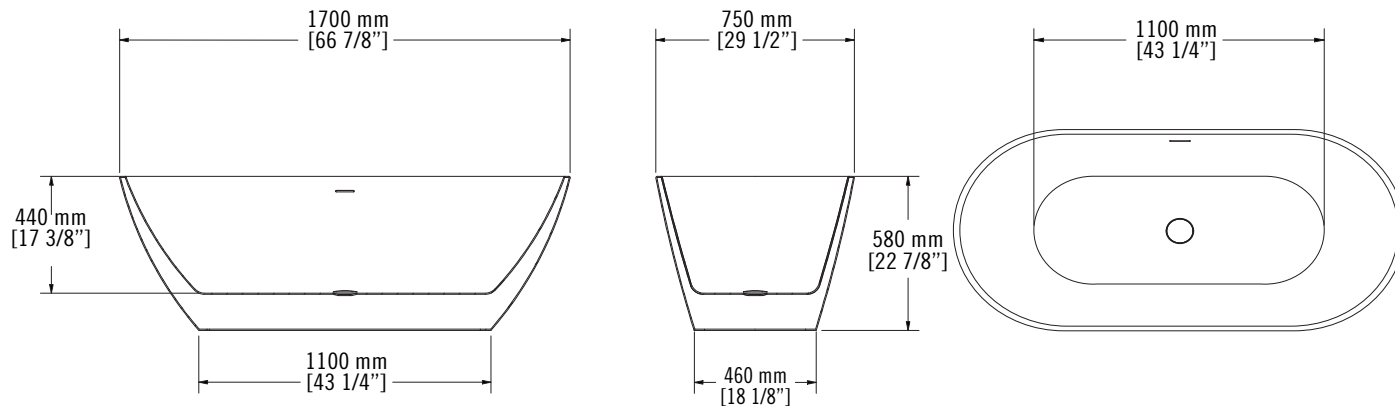

RPA170

AVIS / NOTICE

Les mesures peuvent varier. Rubi vous recommande de toujours avoir en main votre bain et de vérifier les mesures exactes avant d'en préparer la structure d'installation.
Dimensions may vary. Rubi recommends to have your bath tub in hand and check the exact measurements before you build your installation structure.