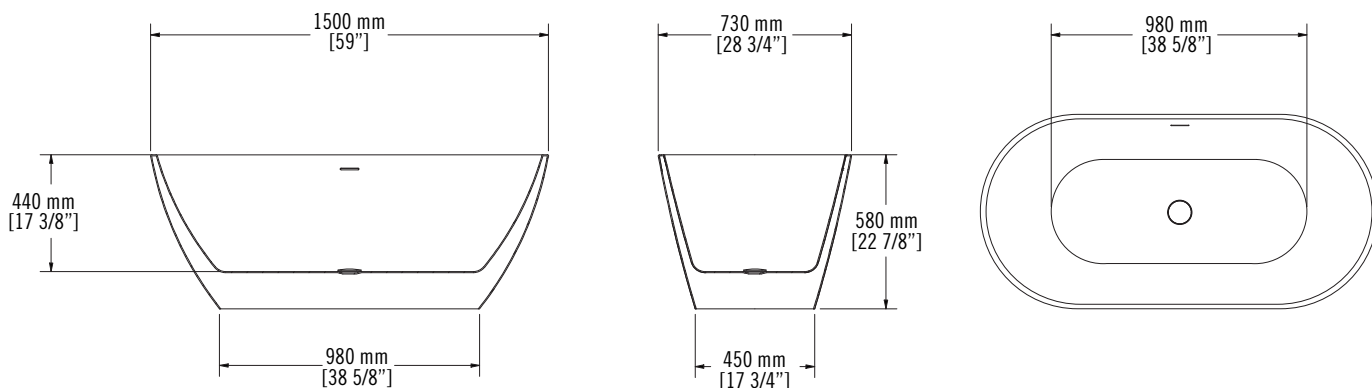

Description:

- Bain en acrylique autoportant / Freestanding acrylic bathtub
- Trop-plein linéaire / Linear overflow
- Pattes ajustables / Adjustable feet
- Drain à pression inclus / Pop-up drain included

Finis disponibles / Available finish:

BL = Blanc / White

CAPACITÉ / CAPACITY

RPA150 - 55 gallons / RPA170 - 70 gallons

RPA150

RPA170

AVIS / NOTICE

Les mesures peuvent varier. Rubi vous recommande de toujours avoir en main votre bain et de vérifier les mesures exactes avant d'en préparer la structure d'installation.
Dimensions may vary. Rubi recommends to have your bath tub in hand and check the exact measurements before you build your installation structure.