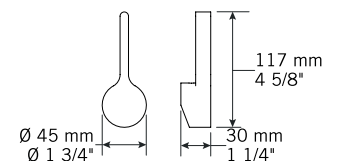

NuSPICE2 - RSZ902

Description:

- Robinet de cuisine monotrou / Single-hole kitchen faucet
- Douchette rétractable à 2 jets / Pull-down double-jet spray
- Flexible de douchette à rotule / Swivel shower hose
- Construction en laiton massif / Solid brass construction
- Cartouche de céramique / Ceramic cartridge

Débit / Flow rate:

-5,7 l/min (1.5 gpm) - 60 psi

Finis disponibles / Available finish:

- CC = Chrome / IX = Inox / Stainless steel

Connection:

- 3/8" compression

Anice	RSZ902ANCC	-	RSZ902ANIX
Estrago	RSZ902ESCC	-	RSZ902ESIX
Origano	RSZ902ORCC	-	RSZ902ORIX
Canella	RSZ902CACC	-	RSZ902CAIX
Pesto	RSZ902PECC	-	RSZ902PEIX
Basilico	RSZ902BACC	-	RSZ902BAIX

ORIGANO