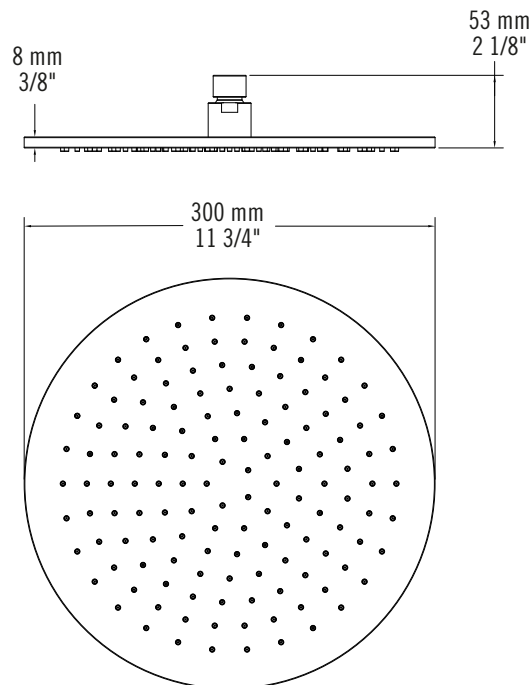

Description:

- Tête pluie mince en laiton, ronde 12" / 12" slim brass round shower head
- Buses anti-calcaire / Antiliming nozzles

Débit / Flow rate:

- 8.3 L/min (4 BAR) - 2.2 gpm (60 PSI)

Finis disponibles / Available finish:

- CC = Chrome
- BK = Noir mat / Matte black
- WH = Blanc mat / Matte white
- OR = Or brossé / Brushed gold
- IX = Inox / Stainless steel
- GM = Gunmétal / Gunmetal

Spécifications sujettes à changements sans préavis / Specifications subject to change without prior notice