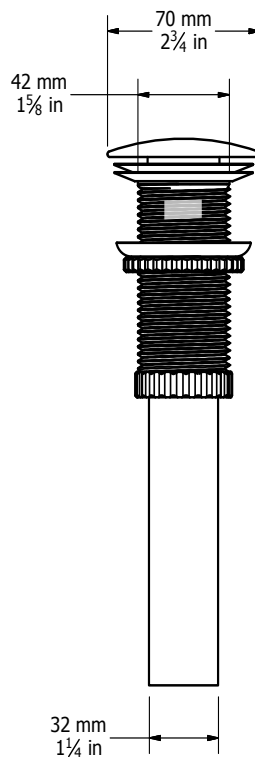

Description:

- Drain de lavabo automatique / Automatic pop-up drain
- Utilisation sur lavabo avec trop-plein / For use on washbasin with overflow

Finis disponibles / Available finish:

- CC = Chrome
- BK = Noir mat / Matte Black
- OR = Or brossé / Brushed gold
- WH = Blanc mat / Matte white
- IX = Inox / Stainless steel
- GM = Gunmétal / Gunmetal

Inclus / Included:

- Raccord de branchement inclus / Tail piece included
- Raccord / Connection 32 mm / Tailpiece / Connection 1 1/4"

Certification:

- ASME A112.18.2-2020/CSA B125.2-20

Spécifications sujettes à changements sans préavis / Specifications subject to change without prior notice