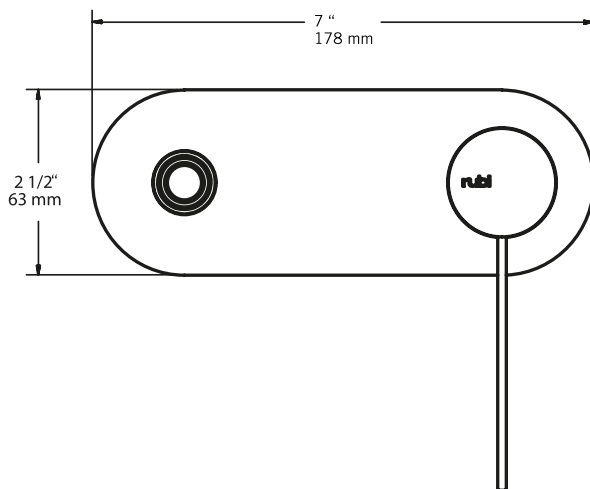

Description:

- Robinet mural pour lavabo / Wall mounted basin faucet
- Tige-manette en fibre de carbone / Carbon fiber lever-handle
- Embouts de bec interchangeables en silicone coloré / Interchangeable colored spout silicone sleeve
- Construction en laiton massif / Solid brass construction
- Cartouche de céramique / Ceramic cartridge

Débit / Flow rate:

- 5.7 L/min (4 BAR) - 1.5 gpm (60 PSI) (# XAE443056000)***

Optionnel / Optional

- 3.8 L/min (4 BAR) - 1.0 gpm (60 PSI) (#XAE443058)***

Finis disponibles / Available finish:

- CC = Chrome
- BKU = Noir mat et cuivre / Matte black and copper

Connection:

- 1/2" NPT femelle / female

Drain / Waste:

- Drain automatique large avec trop-plein / Large pop-up waste with overflow
- Connection 1 1/4" / 31,75 mm

Certification:

- ASME A112.18.1-2012/CSA B125.1-12
- WaterSense High Efficiency Lavatory Faucet Specification

*** Modèles certifiés WaterSense® / WaterSense® certified products

Spécifications sujettes à changements sans préavis / Specifications subject to change without prior notice