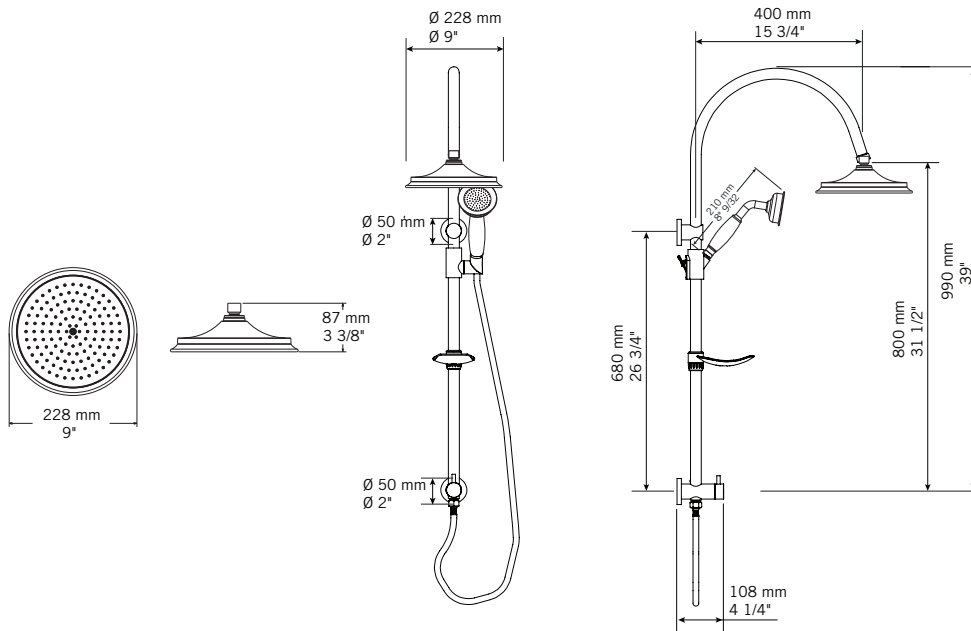

*** Doit être précisé à la commande / Must be specified at order