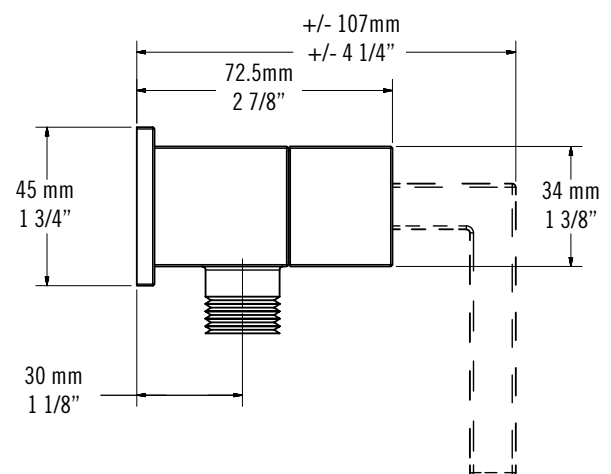

CORPS CARRÉ:

GARANTIE

La garantie sur les produits Rubi s'applique à tout défaut de fabrication ou au matériel. La garantie est valide pour le premier propriétaire du produit et celle-ci n'est pas transférable. Certaines modalités et conditions s'appliquent, référez-vous à la section Garantie pour de plus amples informations : <https://rubi.ca/fr-CA/garantie>

WARRANTY

The warranty on Rubi products applies to any manufacturing defect or material. The warranty is valid for the first owner of the product and is not transferable. Terms and conditions apply, refer to the Warranty section for more information: <https://rubi.ca/en-CA/garanty>