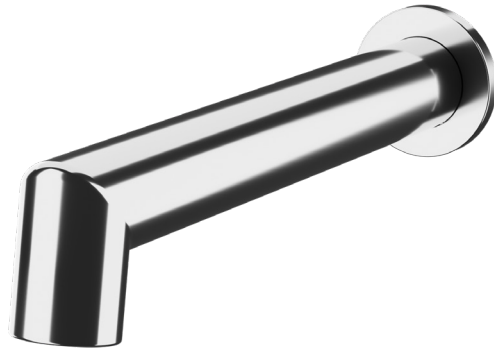

Description:

- Bec de bain mural / Wall-mounted bath spout
- Longueur 200 mm (7 7/8") / Length 200 mm (7 7/8")

Finis disponibles / Available finish:

- CC = Chrome
- BK = Noir mat / Matte black
- OR = Or brossé / Brushed gold
- WH = Blanc mat / Matte white
- IX = Inox / Stainless steel
- GM = Gunmétal / Gunmetal

Installation:

- À glissement / Slip-on

GARANTIE

La garantie sur les produits Rubi s'applique à tout défaut de fabrication ou au matériel. La garantie est valide pour le premier propriétaire du produit et celle-ci n'est pas transférable. Certaines modalités et conditions s'appliquent, référez-vous à la section Garantie pour de plus amples informations : <https://rubi.ca/fr-CA/garantie>

WARRANTY

The warranty on Rubi products applies to any manufacturing defect or material. The warranty is valid for the first owner of the product and is not transferable. Terms and conditions apply, refer to the Warranty section for more information: <https://rubi.ca/en-CA/garanty>