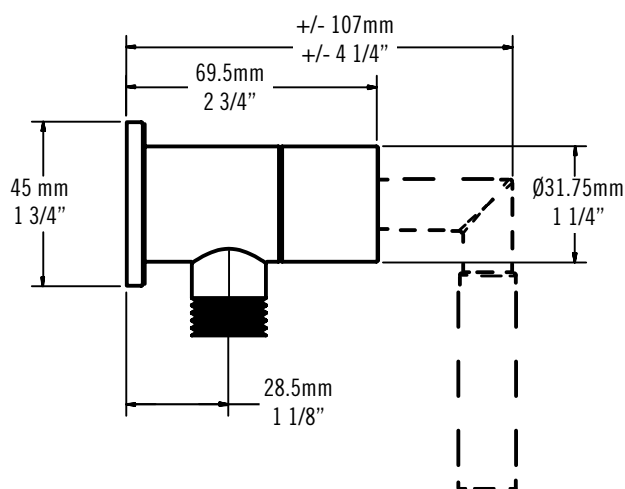

CORPS ROND: