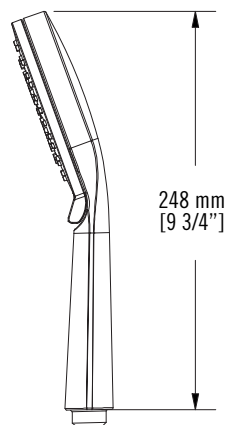

Spécifications sujettes à changements sans préavis / Specifications subject to change without prior notice

GARANTIE

La garantie sur les produits Rubi s'applique à tout défaut de fabrication ou au matériel. La garantie est valide pour le premier propriétaire du produit et celle-ci n'est pas transférable. Certaines modalités et conditions s'appliquent, référez-vous à la section Garantie pour de plus amples informations: <https://rubi.ca/fr-CA/garantie>

WARRANTY

The warranty on Rubi products applies to any manufacturing defect or material. The warranty is valid for the first owner of the product and is not transferable. Terms and conditions apply, refer to the Warranty section for more information: <https://rubi.ca/en-CA/garanty>