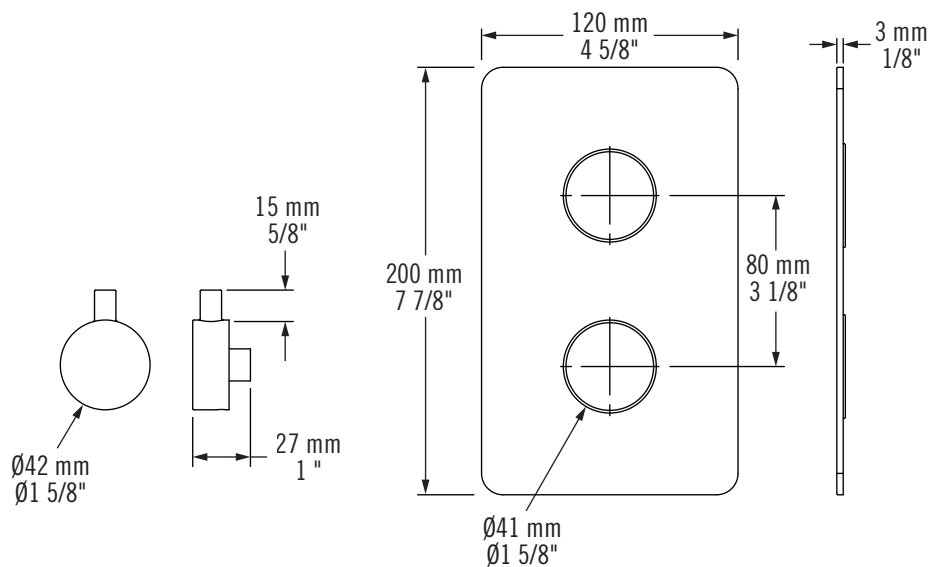

*Image à titre indicatif seulement / Visual for illustrative purposes only
Inclus seulement poignée et garniture. Mitigeur vendu séparément / Only
includes handle and trim. Mixer sold separately.*

Spécifications sujettes à changements sans préavis / Specifications subject to change without prior notice