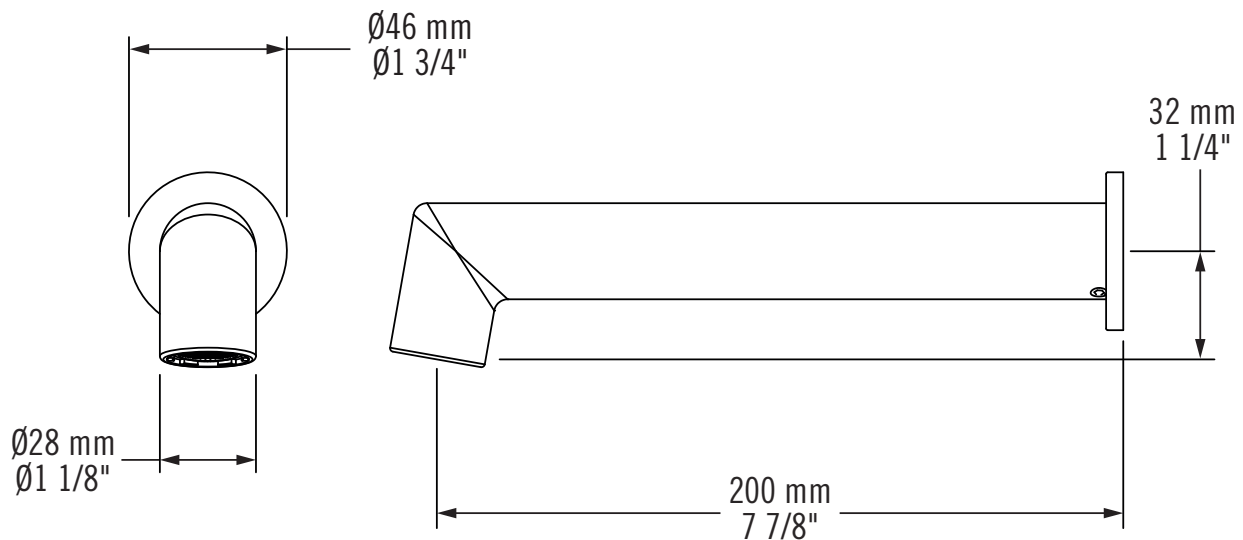

Description:

- Bec de bain mural / Wall-mounted bath spout
- Longueur 200 mm (7 7/8") / Length 200 mm (7 7/8")

Finis disponibles / Available finish:

- CC = Chrome
- BK = Noir mat / Matte black
- OR = Or brossé / Brushed gold
- WH = Blanc mat / Matte white
- IX = Inox / Stainless steel
- GM = Gunmétal / Gunmetal

Installation:

- À glissement / Slip-on

GARANTIE

La garantie sur les produits Rubi s'applique à tout défaut de fabrication ou au matériel. La garantie est valide pour le premier propriétaire du produit et celle-ci n'est pas transférable. Certaines modalités et conditions s'appliquent, référez-vous à la section Garantie pour de plus amples informations : <https://rubi.ca/fr-CA/garantie>

WARRANTY

The warranty on Rubi products applies to any manufacturing defect or material. The warranty is valid for the first owner of the product and is not transferable. Terms and conditions apply, refer to the Warranty section for more information: <https://rubi.ca/en-CA/garanty>