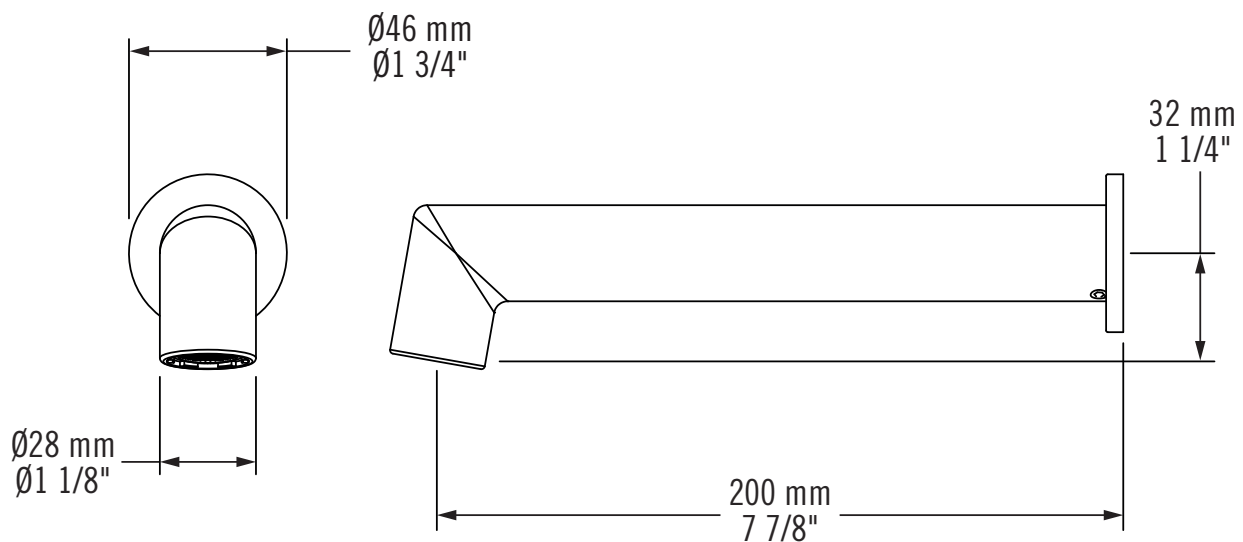

Description:

- Bec de bain mural / Wall-mounted bath spout
- Longueur 200 mm (7 7/8") / Length 200 mm (7 7/8")

Finis disponibles / Available finish:

- CC = Chrome
- BK = Noir mat / Matte black
- OR = Or brossé / Brushed gold
- WH = Blanc mat / Matte white
- IX = Inox / Stainless steel
- GM = Gunmétal / Gunmetal

Installation:

- À glissement / Slip-on

GARANTIE

La garantie sur les produits Rubi s'applique à tout défaut de fabrication ou au matériel. La garantie est valide pour le premier propriétaire du produit et celle-ci n'est pas transférable. Certaines modalités et conditions s'appliquent, référez-vous à la section Garantie pour de plus amples informations : <https://rubi.ca/fr-CA/garantie>

WARRANTY

The warranty on Rubi products applies to any manufacturing defect or material. The warranty is valid for the first owner of the product and is not transferable. Terms and conditions apply, refer to the Warranty section for more information: <https://rubi.ca/en-CA/garanty>