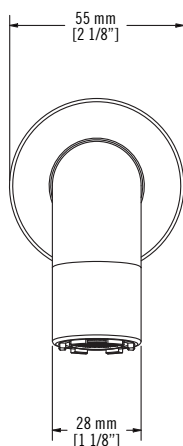

Description:

Bec de bain mural / Wall-mounted bath spout
Longueur 200 mm (7 7/8") / Length 200 mm (7 7/8")

Finis disponibles / Available finish:

CC = Chrome
BK = Noir mat / Matte black
OR = Or brossé / Brushed gold
WH = Blanc mat / Matte white

Installation:

À glissement / Slip-on

GARANTIE

La garantie sur les produits Rubi s'applique à tout défaut de fabrication ou au matériel. La garantie est valide pour le premier propriétaire du produit et celle-ci n'est pas transférable. Certaines modalités et conditions s'appliquent, référez-vous à la section Garantie pour de plus amples informations : <https://rubi.ca/fr-CA/garantie>

WARRANTY

The warranty on Rubi products applies to any manufacturing defect or material. The warranty is valid for the first owner of the product and is not transferable. Terms and conditions apply, refer to the Warranty section for more information: <https://rubi.ca/en-CA/garanty>