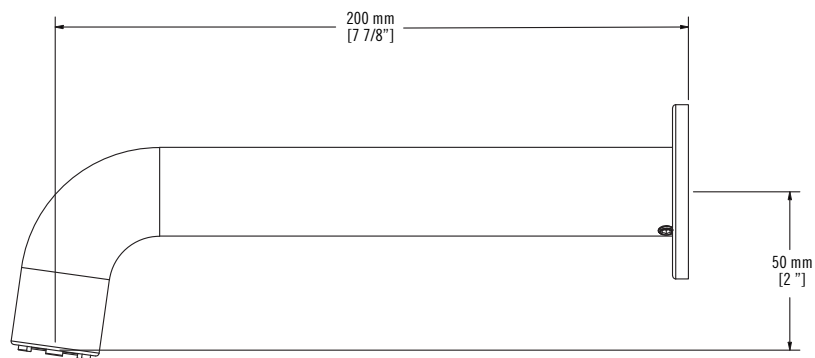

Description:

Bec de bain mural / Wall-mounted bath spout
Longueur 200 mm (7 7/8") / Length 200 mm (7 7/8")

Finis disponibles / Available finish:

CC = Chrome
BK = Noir mat / Matte black
OR = Or brossé / Brushed gold
WH = Blanc mat / Matte white

Installation:

À glissement / Slip-on

GARANTIE

La garantie sur les produits Rubi s'applique à tout défaut de fabrication ou au matériel. La garantie est valide pour le premier propriétaire du produit et celle-ci n'est pas transférable. Certaines modalités et conditions s'appliquent, référez-vous à la section Garantie pour de plus amples informations : <https://rubi.ca/fr-CA/garantie>

WARRANTY

The warranty on Rubi products applies to any manufacturing defect or material. The warranty is valid for the first owner of the product and is not transferable. Terms and conditions apply, refer to the Warranty section for more information: <https://rubi.ca/en-CA/garanty>