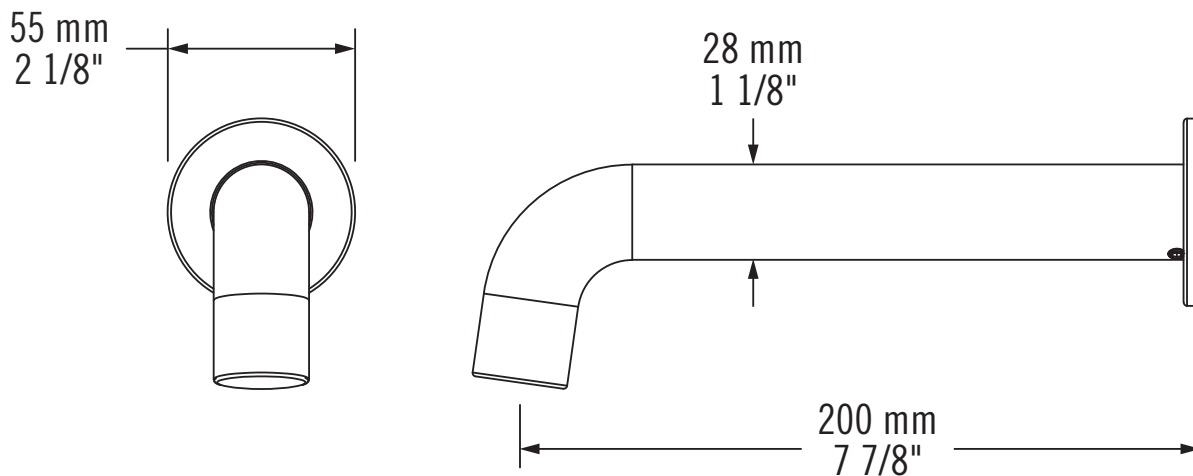

#### Description:

- Bec de bain mural / Wall-mounted bath spout
- Longueur 200 mm (7 7/8") / Length 200 mm (7 7/8")

#### Finis disponibles / Available finish:

- CC = Chrome
- BK = Noir mat / Matte black
- OR = Or brossé / Brushed gold
- WH = Blanc mat / Matte white
- IX = Inox / Stainless steel
- GM = Gunmétal / Gunmetal

#### Installation:

- À glissement / Slip-on