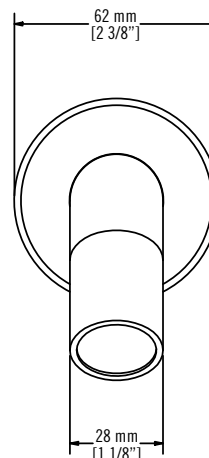

Description:

Bec de bain mural / Wall-mounted bath spout
Longueur 165 mm (6 1/2') / Length 165 mm (6 1/2")

Finis disponibles / Available finish:

C = Chrome
BK = Noir mat / Matte black

Installation:

- À glissement / Slip-on

GARANTIE

La garantie sur les produits Rubi s'applique à tout défaut de fabrication ou au matériel. La garantie est valide pour le premier propriétaire du produit et celle-ci n'est pas transférable. Certaines modalités et conditions s'appliquent, référez-vous à la section Garantie pour de plus amples informations : <https://rubi.ca/fr-CA/garantie>

WARRANTY

The warranty on Rubi products applies to any manufacturing defect or material. The warranty is valid for the first owner of the product and is not transferable. Terms and conditions apply, refer to the Warranty section for more information: <https://rubi.ca/en-CA/garanty>