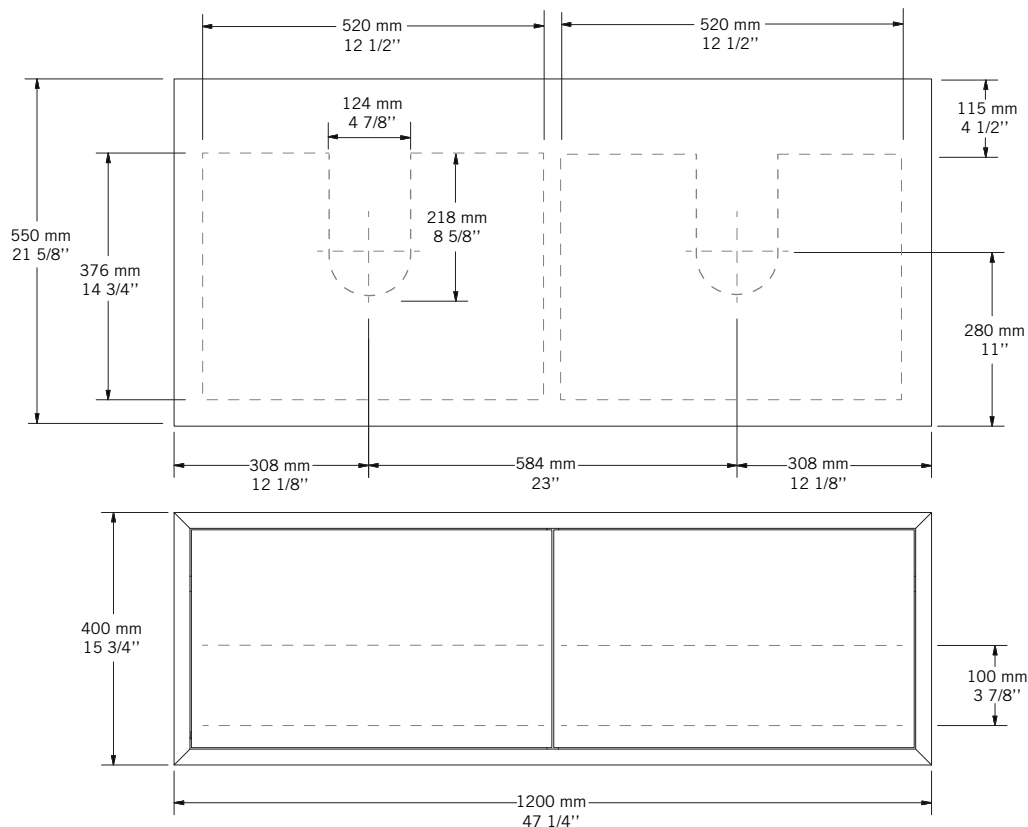

*Lavabo et robinetterie vendus séparément / Washbasin and faucet sold separately