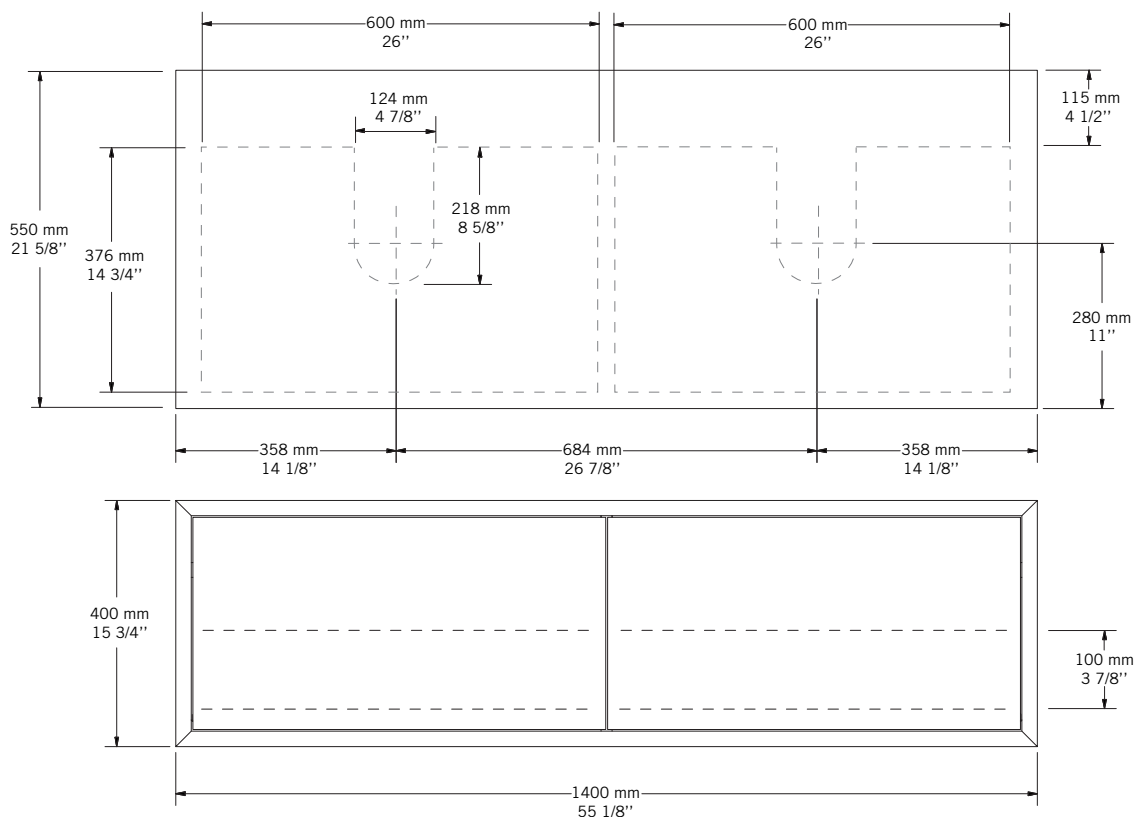

*Lavabo et robinetterie vendus séparément / Washbasin and faucet sold separately