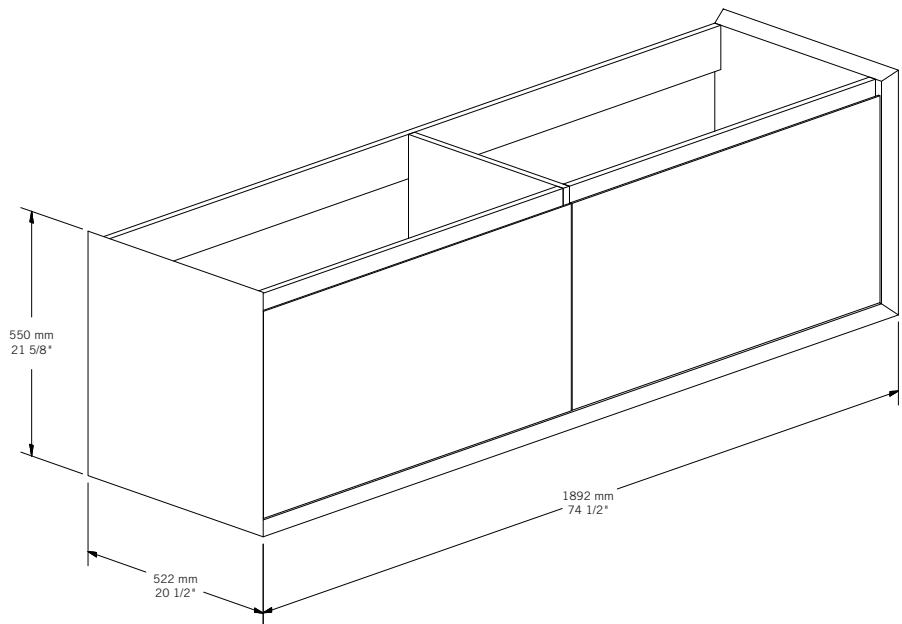

GARANTIE

Mobilier de salles de bains — Garantie limitée de 5 ans (composantes) et 5 ans (mécanismes)

Rubi garantit les composantes de ses meubles de salle de bains et ses vanités contre tout défaut matériel et de fabrication, de même les charnières et coulisses pour portes et tiroirs, pendant une période de cinq ans. Certaines modalités et conditions s'appliquent, référez-vous au manuel du produit pour tous les détails.

WARRANTY

Bathroom furniture - Limited Warranty 5 years (components) and 5 years (mechanisms)

Rubi guarantees the components of its furniture and bathroom vanities against defects in material and workmanship as well as the hinges and slides for doors and drawers, for a period of five years. Some terms and conditions apply, refer to the manual for more details.