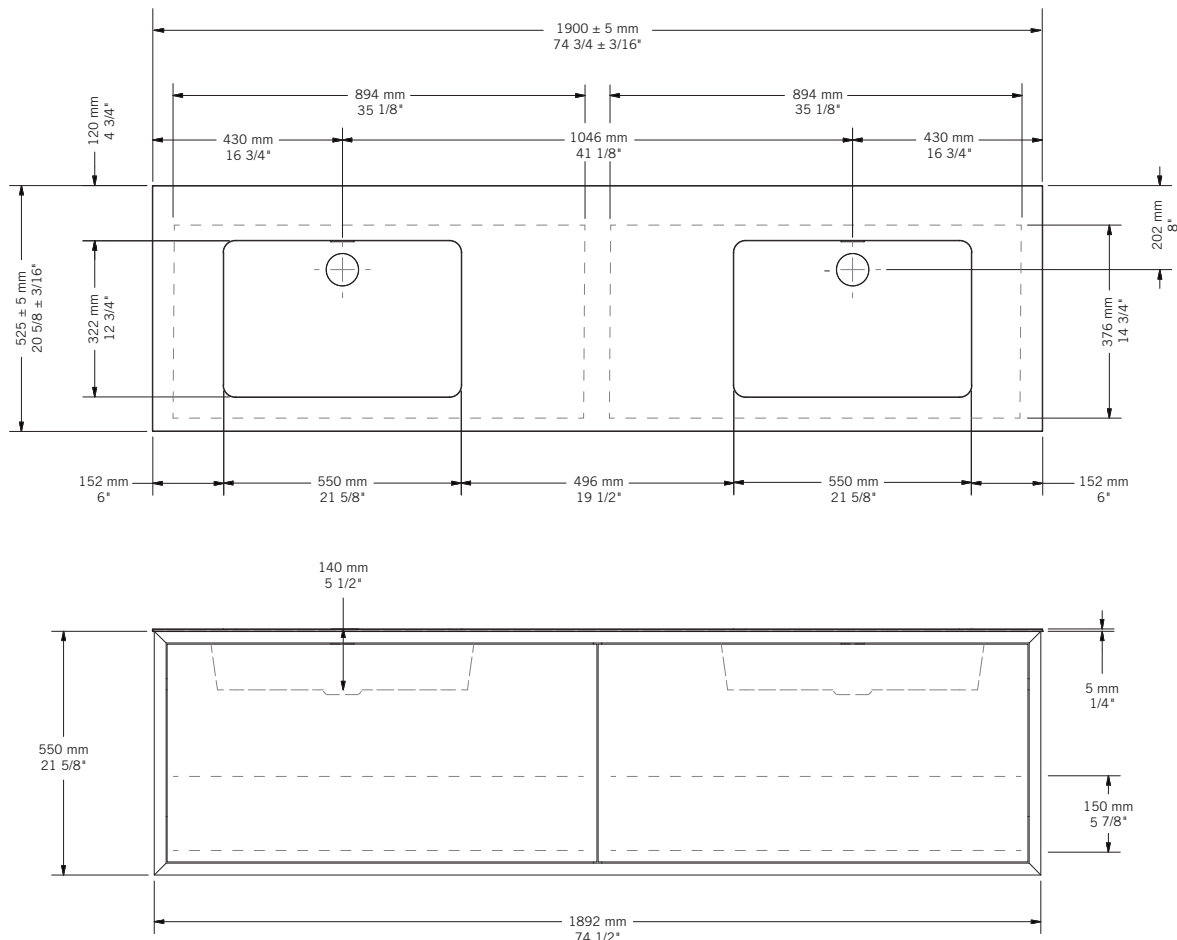

Finis disponibles / Available finish:

- MBOK = Caisson noir mat / matt black cabinet
  Façades chêne / oak drawer panels

*Robinetterie vendu séparément / Faucet sold separately