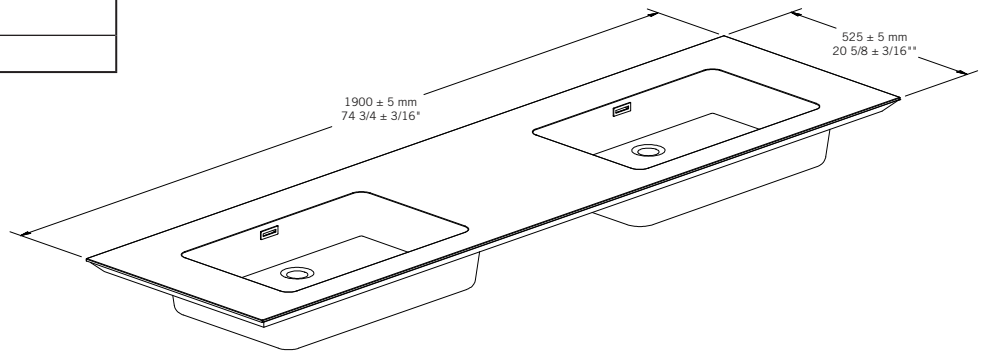

Liste complète des pièces de votre meuble lavabo.
Complete parts list of your vanity.

LISTE DES PIÈCES / PARTS LIST

NO.	CODES	DESCRIPTIONS
01	RTOS1900MBL	Lavabo / Washbasin
02	RT01892VAMBKO	Meuble lavabo / Vanity

01

02