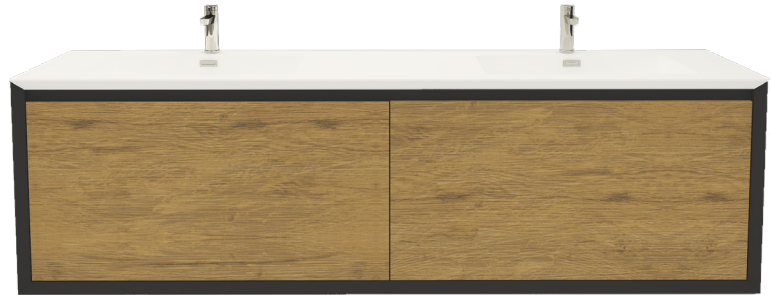

## TERRA - RT01900K

### Description:

- Meuble lavabo 2 tiroirs.
  - Tiroirs munis de coulisses a fermeture amortie.
  - Lavabo double en solide surface blanc mat inclus.
- 2 drawers bathroom vanity.
  - Drawers equipped with soft closing drawer slides
  - Double matt white solid surface washbasin included.

### Finis disponibles / Available finish:

- MBOK = Caisson noir mat / matt black cabinet  
Façades chêne / oak drawer panels

\*Robinetterie vendu séparément / Faucet sold separately

Prix modifiable sans préavis. Image à titre indicatif uniquement. / Price is subject to changed without prior notice. Image for illustrative purposes only.