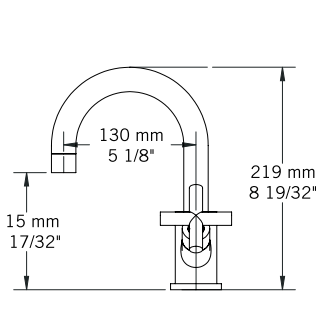

ALEX - RCA11A