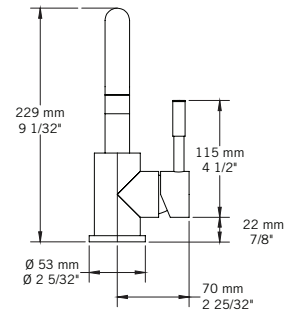

BILLIE - RCA11MB