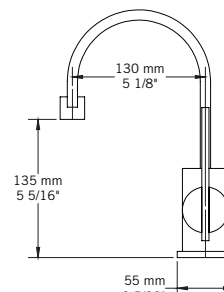

EVITA - RLA11ME