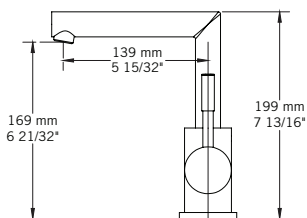

BILLIE - RCA11MB