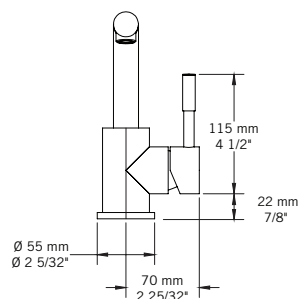

EVITA - RLA11ME