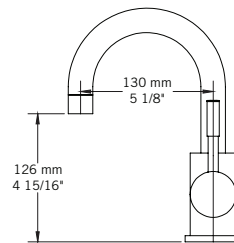

DANA - RCA11MD