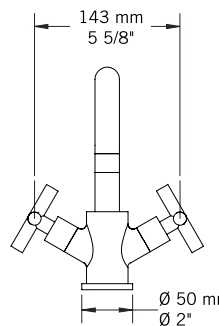

Description:

- Robinet de lavabo monotrou / Single-hole basin faucet
- Construction en laiton massif / Solid brass construction
- Cartouche de céramique / Ceramic cartridge

Débit / Flow rate:

- 8 L/min (4 BAR) - 2.2 gpm (60 PSI)

Finis disponibles / Available finish:

- CC = Chrome / NN = Nickel PVD

Connection:

- 3/8" compression

Certification:

- ASME A112.18.1/CSA B125.1

Drain / Waste:

- Drain automatique large avec trop-plein inclus / Large pop-up waste w/ overflow included
- Connection 1 1/4" / 31,75 mm

Alex	RCA11ACC RCA11ANN	Hadria	RLA11MHCC RLA11MHNN	Usagi	RAS11MUCC RAS11MUNN
Billie	RCA11MBCC RCA11MBNN	Jawa	RAF11MJCC RAF11MJNN	Yodo	RAS11MYCC RAS11MYNN
Dana	RCA11MDCC RCA11MDNN	Kali	RAF11MKCC RAF11MKNN		
Evita	RLA11MECC RLA11MENN	Qabil	RAR11MQCC RAR11MQNN		
Gabriella	RLA11MGCC RLA11MGNN	Saida	RAR11MSCC RAR11MSNN