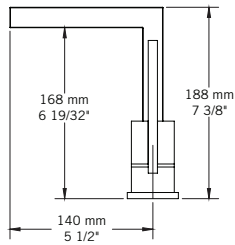

JAWA - RAF11MJ