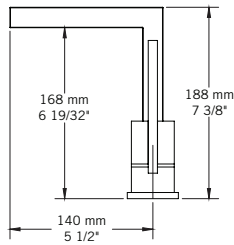

JAWA - RAF11MJ