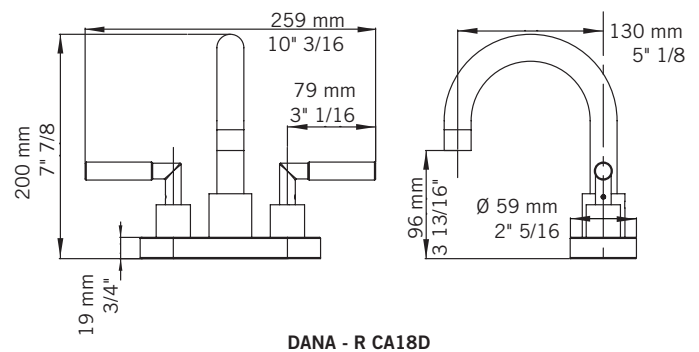

Description:

- Robinet de lavabo 4" c.c / 4" c.c. washbasin faucet
- Construction en laiton massif / Solid brass construction
- Cartouche de céramique / Ceramic cartridge

Débit / Flow rate:

- 8 L/min (4 BAR) - 2.2 gpm (60 PSI)

Finis disponibles / Available finish:

- CC = Chrome / NN = Nickel PVD

Connection:

- 3/8" compression

Certification:

- ASME A112.18.1/CSA B125.1

Drain / Waste:

- Drain automatique large avec trop-plein inclus / Large pop-up waste w/ overflow included
- Connection 1 1/4" / 31,75 mm

Billie	RCA14BCC	Jawa	RAF14JCC
	RCA14BNN		RAF14JNN
Dana	RCA14DCC	Qabil	RAR14QCC
	RCA14DNN		RAR14QNN
Evita	RLA14ECC	Saida	RAR14SCC
	RLA14ENN		RAR14SNN
Gabriella	RLA14GCC		
	RLA14GNN		
Hadria	RLA14HCC		
	RLA14HNN