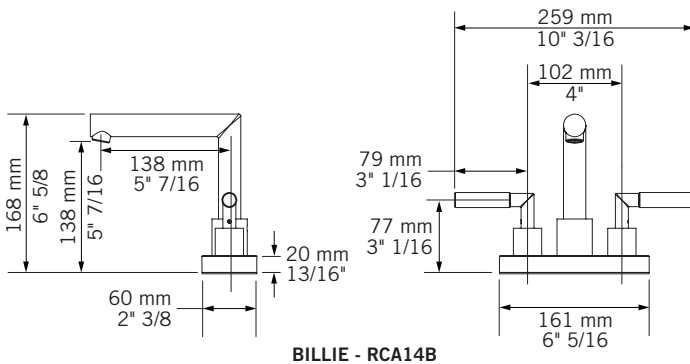

Description:

- Robinet de lavabo 4" c.c / 4" c.c. washbasin faucet
- Construction en laiton massif / Solid brass construction
- Cartouche de céramique / Ceramic cartridge

Débit / Flow rate:

- 8 L/min (4 BAR) - 2.2 gpm (60 PSI)

Finis disponibles / Available finish:

- CC = Chrome / NN = Nickel PVD

Connection:

- 3/8" compression

Certification:

- ASME A112.18.1/CSA B125.1

Drain / Waste:

- Drain automatique large avec trop-plein inclus / Large pop-up waste w/ overflow included
- Connection 1 1/4" / 31,75 mm

Billie	RCA14BCC	Jawa	RAF14JCC
	RCA14BNN		RAF14JNN
Dana	RCA14DCC	Qabil	RAR14QCC
	RCA14DNN		RAR14QNN
Evita	RLA14ECC	Saida	RAR14SCC
	RLA14ENN		RAR14SNN
Gabriella	RLA14GCC		
	RLA14GNN		
Hadria	RLA14HCC		
	RLA14HNN