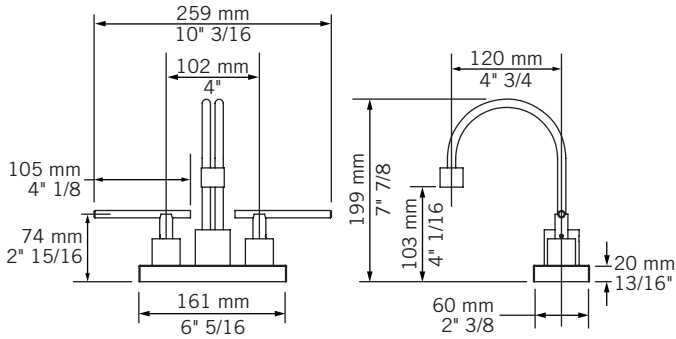

HADRIA - RLA14H