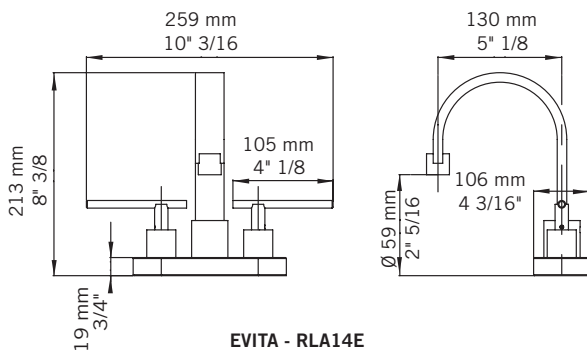

Description:

- Robinet de lavabo 4" c.c / 4" c.c. washbasin faucet
- Construction en laiton massif / Solid brass construction
- Cartouche de céramique / Ceramic cartridge

Débit / Flow rate:

- 8 L/min (4 BAR) - 2.2 gpm (60 PSI)

Finis disponibles / Available finish:

- CC = Chrome / NN = Nickel PVD

Connection:

- 3/8" compression

Certification:

- ASME A112.18.1/CSA B125.1

Drain / Waste:

- Drain automatique large avec trop-plein inclus / Large pop-up waste w/ overflow included
- Connection 1 1/4" / 31,75 mm

Billie	RCA14BCC	Jawa	RAF14JCC
	RCA14BNN		RAF14JNN
Dana	RCA14DCC	Qabil	RAR14QCC
	RCA14DNN		RAR14QNN
Evita	RLA14ECC	Saida	RAR14SCC
	RLA14ENN		RAR14SNN
Gabriella	RLA14GCC		
	RLA14GNN		
Hadria	RLA14HCC		
	RLA14HNN