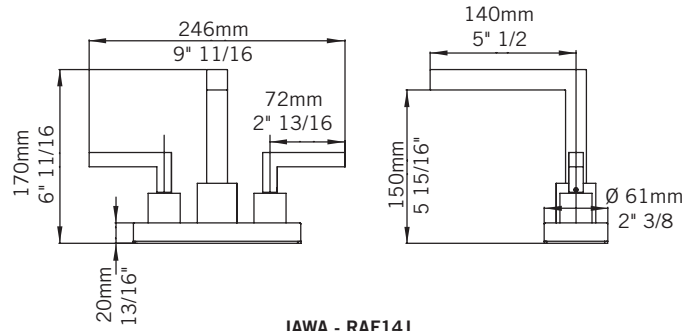

JAWA - RAF14J