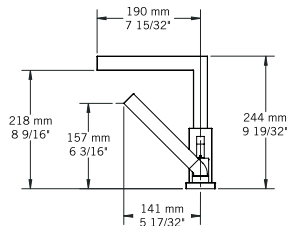

collection VISO - 4pcs

JAWA - RAF24J

SAIDA - RAR24S

USAGI - RAS24U