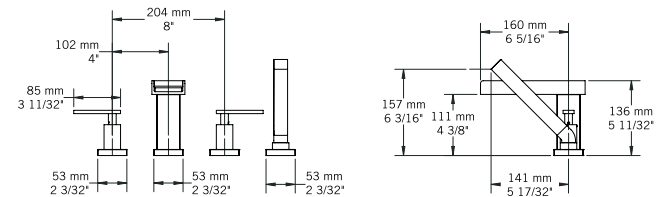

KALI - RAF24K