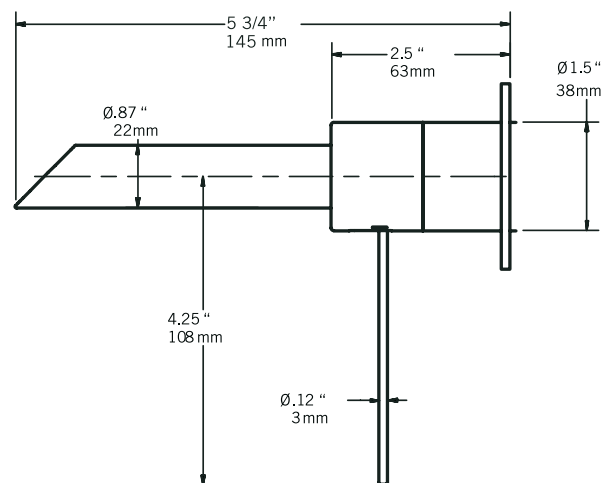

Description:

- Robinet mural pour lavabo / Wall mounted basin faucet
- Tige-manette en fibre de carbone / Carbon fiber lever-handle
- Embouts de bec interchangeables en silicone coloré / Interchangeable colored spout silicone sleeve
- Construction en laiton massif / Solid brass construction
- Cartouche de céramique / Ceramic cartridge

Débit / Flow rate:

- 5.7 L/min (4 BAR) - 1.5 gpm (60 PSI) (# XAE443056000)***

Optionnel / Optional

- 3.8 L/min (4 BAR) - 1.0 gpm (60 PSI) (#XAE443058)***

Finis disponibles / Available finish:

- CC = Chrome - NN = Nickel PVD
- BKU = Noir mat et cuivre / Matte black and copper

Connection:

- 1/2" NPT femelle / female

Drain / Waste:

- Drain automatique large avec trop-plein / Large pop-up waste with overflow
- Connection 1 1/4" / 31,75 mm

Certification:

- ASME A112.18.1-2012/CSA B125.1-12
- WaterSense High Efficiency Lavatory Faucet Specification

*** Modèles certifiés WaterSense® / WaterSense® certified products

Spécifications sujettes à changements sans préavis / Specifications subject to change without prior notice