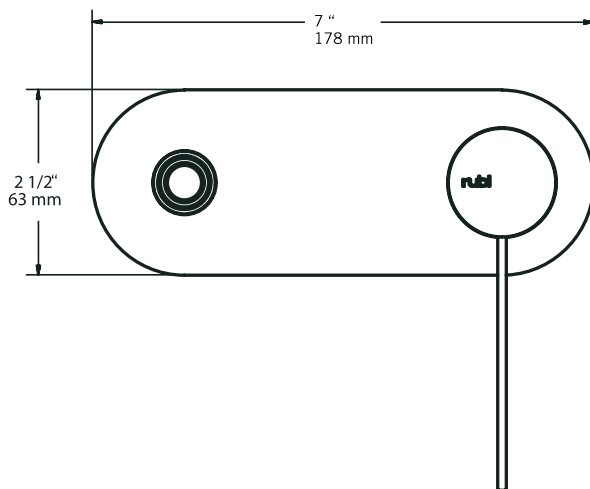

Description:

- Robinet mural pour lavabo / Wall mounted basin faucet
- Tige-manette en fibre de carbone / Carbon fiber lever-handle
- Embouts de bec interchangeables en silicone coloré / Interchangeable colored spout silicone sleeve
- Construction en laiton massif / Solid brass construction
- Cartouche de céramique / Ceramic cartridge

Débit / Flow rate:

- 5.7 L/min (4 BAR) - 1.5 gpm (60 PSI) (# XAE443056000)***

Optionnel / Optional

- 3.8 L/min (4 BAR) - 1.0 gpm (60 PSI) (#XAE443058)***

Finis disponibles / Available finish:

- CC = Chrome - NN = Nickel PVD
- BKU = Noir mat et cuivre / Matte black and copper

Connection:

- 1/2" NPT femelle / female

Drain / Waste:

- Drain automatique large avec trop-plein / Large pop-up waste with overflow
- Connection 1 1/4" / 31,75 mm

Certification:

- ASME A112.18.1-2012/CSA B125.1-12
- WaterSense High Efficiency Lavatory Faucet Specification

*** Modèles certifiés WaterSense® / WaterSense® certified products

Spécifications sujettes à changements sans préavis / Specifications subject to change without prior notice